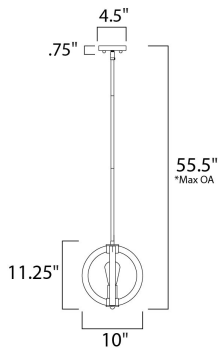

**MEASUREMENTS**

- DIMENSION : 10" L x 10" W x 11.25" H
- MAX OAH : 55.5" OAH
- CANOPY : 4.5" W x 0.75" H x 4.5" L
- HANGING WEIGHT : 3.41 lb

**LAMPING**

- INPUT VOLTAGE : 120V
- BULB : 1 x 60W Incandescent E26 Medium , 60W Total
- BULB INCLUDED : (Not Included)
- DIMMABLE : Yes